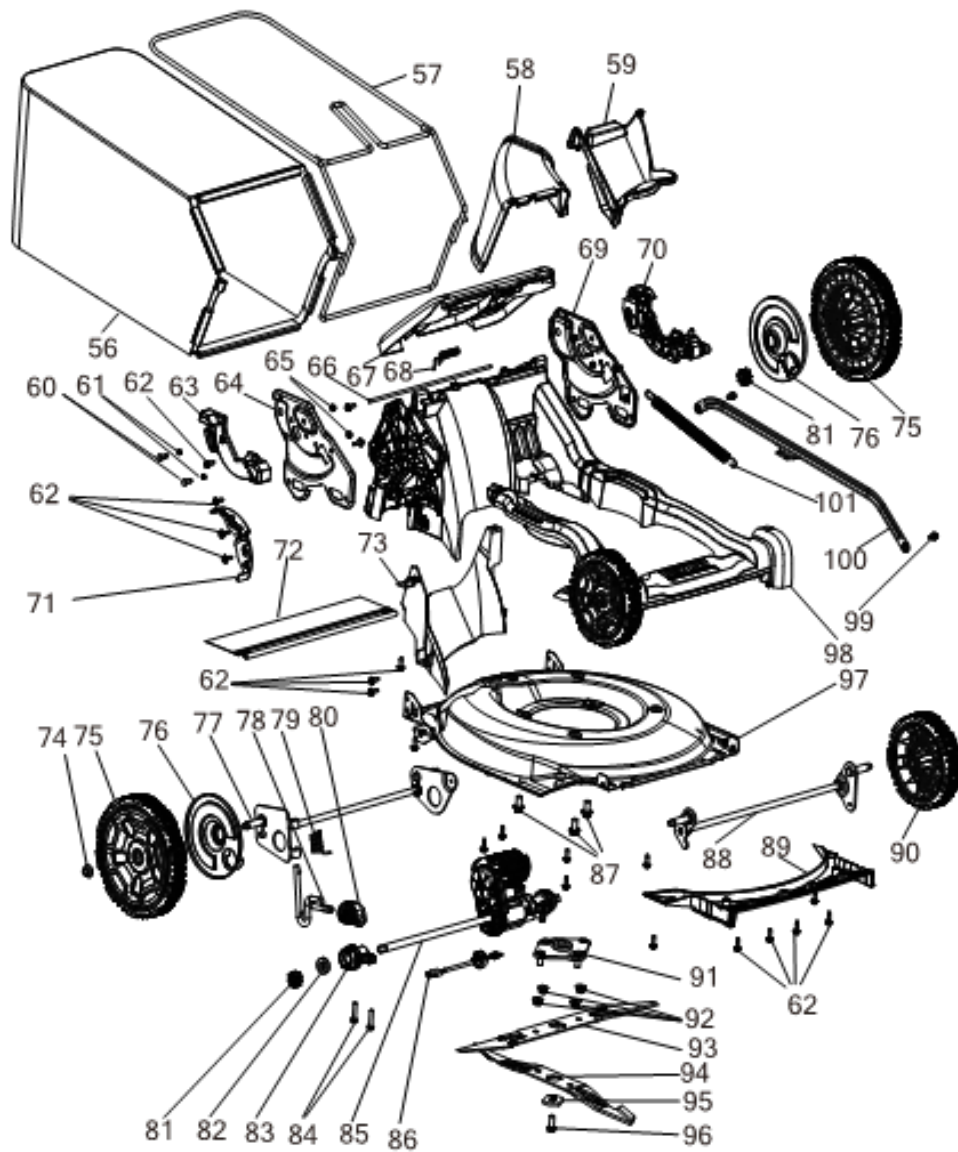

DCMWSP156W2 COMBO KIT 1

DCMWSP156W2 COMBO KIT 1

Parts List DCMWSP156W2 COMBO KIT 1

Item	Part Number	Qty	Part Description	General Description	Other Info	Repair Inst	Markets
1	NA291684	1	BUTTON			No	QW
2	NA213502	1	SPRING			No	QW
3	90617442	2	SCREW			No	QW
4	330019-03	8	SCREW			No	QW
5	NA168487	1	COVER			No	QW
6	NA168483	1	POTENTIOMETER SA			No	QW
7	NA312972	1	CONTROL			No	QW
8	330019-02	7	SCREW			No	QW
9	NA255730	1	BUTTON			No	QW
10	NA305144	1	HANDLE			No	QW
11	NA211460	1	WIRE HARNESS			No	QW
12	NA172919	1	SWITCH			No	QW
13	NA211458	1	WIRE			No	QW
14	N261987	2	CAP			No	QW
15	330045-29	4	SCREW			No	QW
16	NA168486	1	SWITCHBOX			No	QW
17	NA262050	1	KEY			No	QW
18	NA168485	1	HOUSING SA			No	QW
19	NA291636	1	CATCH			No	QW
20	NA168480	1	CAM			No	QW
21	N534932	1	SPRING TORSION			No	QW
22	NA172974	1	HARNESS			No	QW
23	NA334468	1	PADDLE			No	QW
24	NA175920	1	PADDLE			No	QW
25	NA177963	1	PIVOT			No	QW
26	NA173660	1	COVER			No	QW
27	NA302113	2	STRIP			No	QW
28	NA302157	2	SLEEVE			No	QW
29	NA302156	2	TUBE UPPER			No	QW
30	NA377608	2	STOP			No	QW
31	NA302154	2	TUBE LOWER			No	QW
32	330019-12	36	SCREW			No	QW