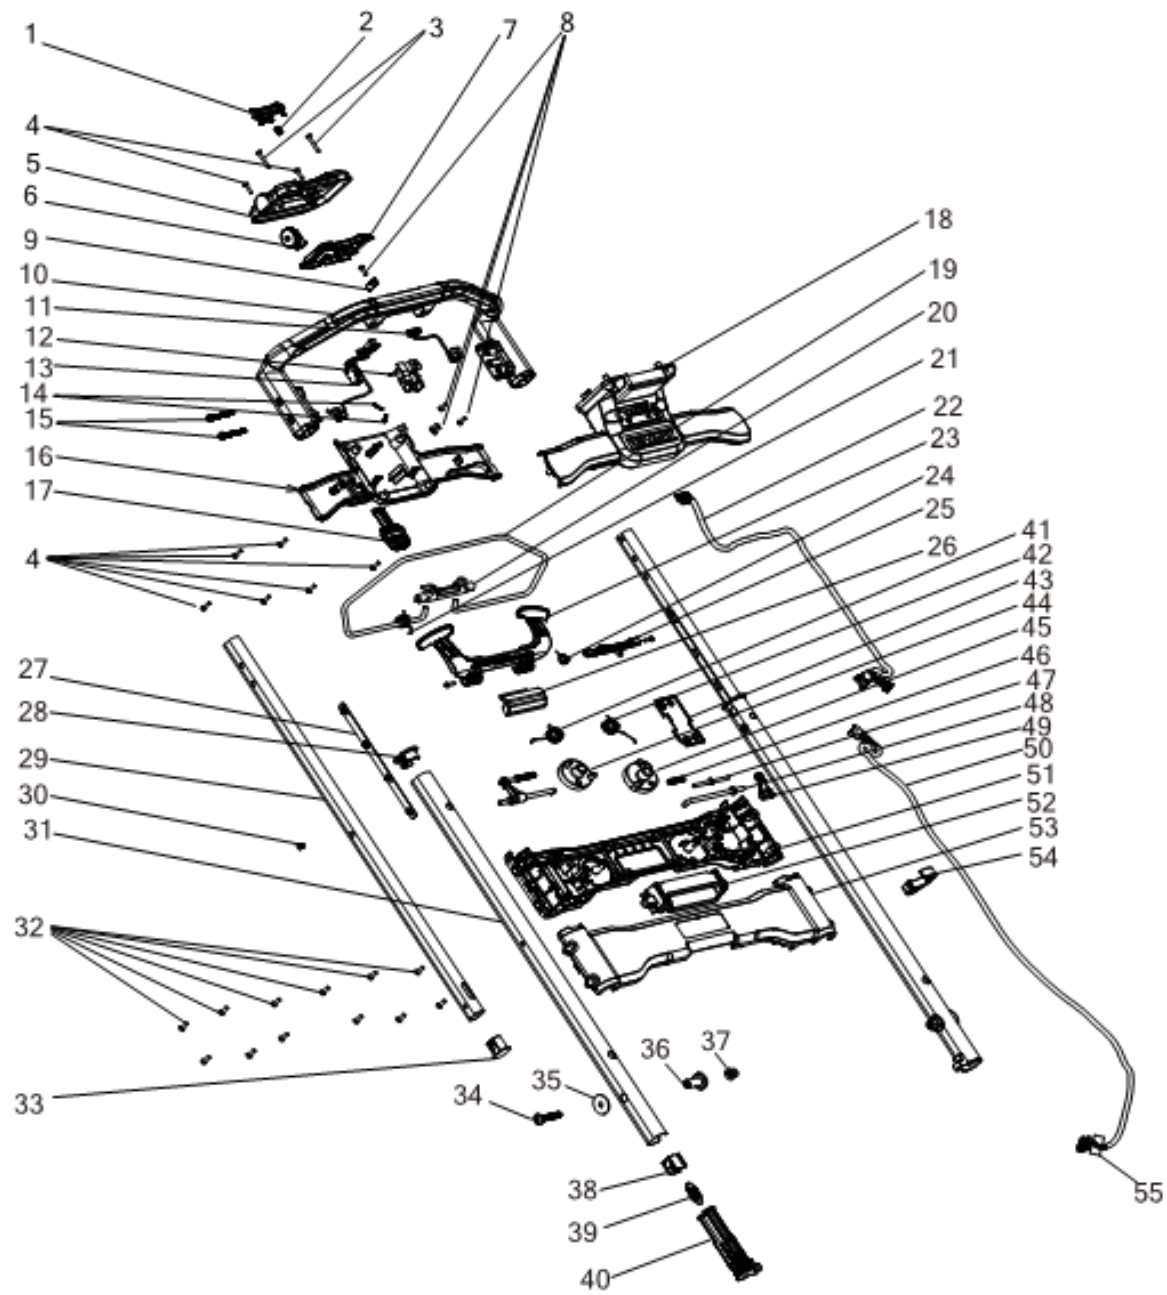

DCMWSP156W2 COMBO KIT 1

DCMWSP156W2 COMBO KIT 1

Parts List DCMWSP156W2 COMBO KIT 1

Item	Part Number	Qty	Part Description	General Description	Other Info	Repair Inst	Markets
1	NA291684	1	BUTTON			No	QW
2	NA213502	1	SPRING			No	QW
3	90617442	2	SCREW			No	QW
4	330019-03	8	SCREW			No	QW
5	NA168487	1	COVER			No	QW
6	NA168483	1	POTENTIOMETER SA			No	QW
7	NA312972	1	CONTROL			No	QW
8	330019-02	7	SCREW			No	QW
9	NA255730	1	BUTTON			No	QW
10	NA305144	1	HANDLE			No	QW
11	NA211460	1	WIRE HARNESS			No	QW
12	NA172919	1	SWITCH			No	QW
13	NA211458	1	WIRE			No	QW
14	N261987	2	CAP			No	QW
15	330045-29	4	SCREW			No	QW
16	NA168486	1	SWITCHBOX			No	QW
17	NA262050	1	KEY			No	QW
18	NA168485	1	HOUSING SA			No	QW
19	NA291636	1	CATCH			No	QW
20	NA168480	1	CAM			No	QW
21	N534932	1	SPRING TORSION			No	QW
22	NA172974	1	HARNESS			No	QW
23	NA334468	1	PADDLE			No	QW
24	NA175920	1	PADDLE			No	QW
25	NA177963	1	PIVOT			No	QW
26	NA173660	1	COVER			No	QW
27	NA302113	2	STRIP			No	QW
28	NA302157	2	SLEEVE			No	QW
29	NA302156	2	TUBE UPPER			No	QW
30	NA377608	2	STOP			No	QW
31	NA302154	2	TUBE LOWER			No	QW
32	330019-12	36	SCREW			No	QW