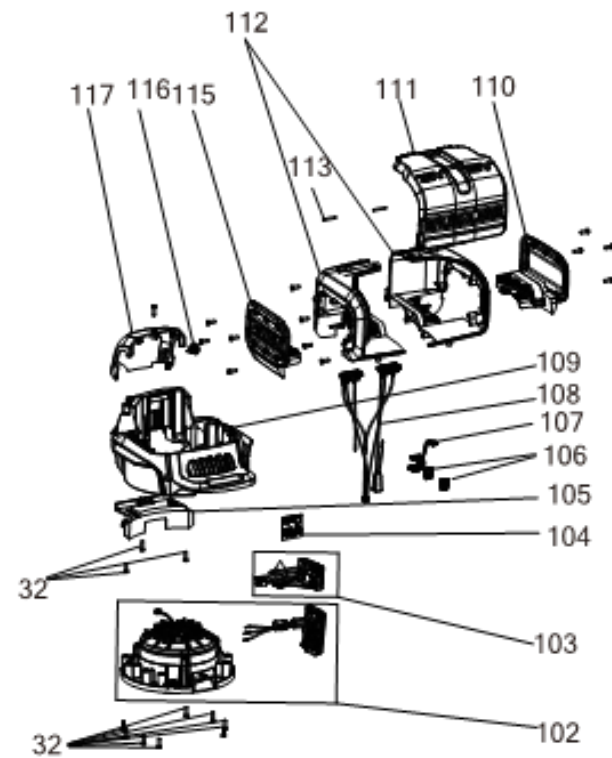

DCMWSP156W2 COMBO KIT 1

DCMWSP156W2 COMBO KIT 1

Parts List DCMWSP156W2 COMBO KIT 1

Item	Part Number	Qty	Part Description	General Description	Other Info	Repair Inst	Markets
1	NA291684	1	BUTTON			No	QW
2	NA213502	1	SPRING			No	QW
3	90617442	2	SCREW			No	QW
4	330019-03	8	SCREW			No	QW
5	NA168487	1	COVER			No	QW
6	NA168483	1	POTENTIOMETER SA			No	QW
7	NA312972	1	CONTROL			No	QW
8	330019-02	7	SCREW			No	QW
9	NA255730	1	BUTTON			No	QW
10	NA305144	1	HANDLE			No	QW
11	NA211460	1	WIRE HARNESS			No	QW
12	NA172919	1	SWITCH			No	QW
13	NA211458	1	WIRE			No	QW
14	N261987	2	CAP			No	QW
15	330045-29	4	SCREW			No	QW
16	NA168486	1	SWITCHBOX			No	QW
17	NA262050	1	KEY			No	QW
18	NA168485	1	HOUSING SA			No	QW
19	NA291636	1	CATCH			No	QW
20	NA168480	1	CAM			No	QW
21	N534932	1	SPRING TORSION			No	QW
22	NA172974	1	HARNESS			No	QW
23	NA334468	1	PADDLE			No	QW
24	NA175920	1	PADDLE			No	QW
25	NA177963	1	PIVOT			No	QW
26	NA173660	1	COVER			No	QW
27	NA302113	2	STRIP			No	QW
28	NA302157	2	SLEEVE			No	QW
29	NA302156	2	TUBE UPPER			No	QW
30	NA377608	2	STOP			No	QW
31	NA302154	2	TUBE LOWER			No	QW
32	330019-12	36	SCREW			No	QW